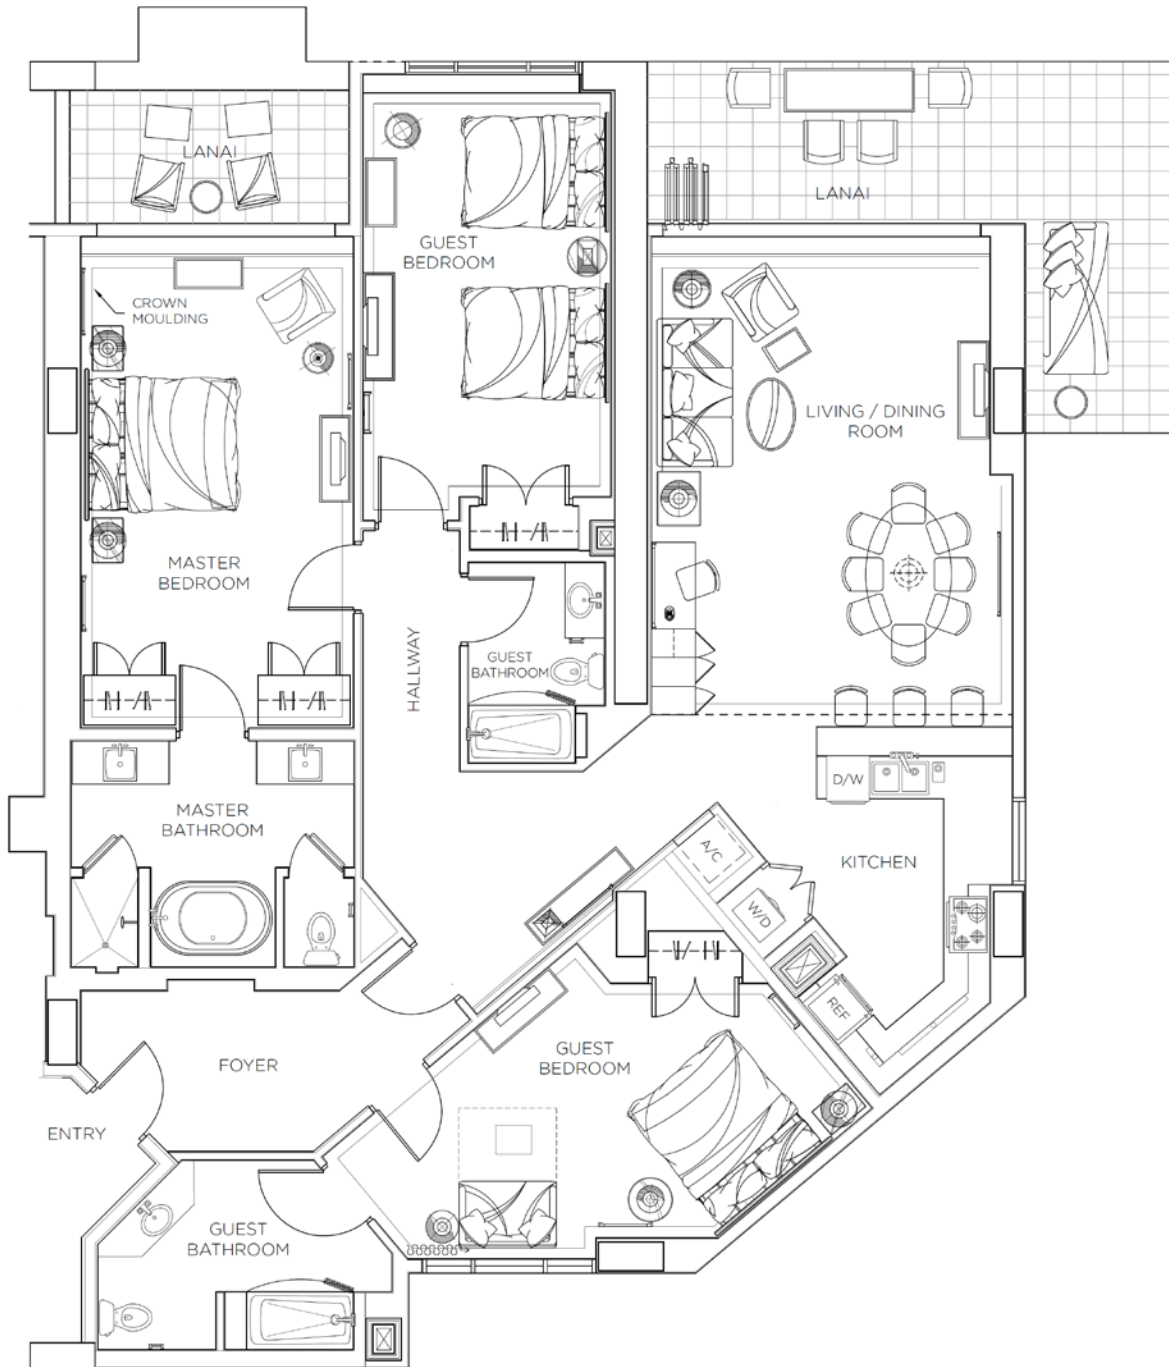

Unit Floorplans

Floorplans and renderings are subject to change

Hyatt Ka'anapali Beach - 200 Nohea Kai Dr - Lahaina, HI 96761
Sales: +1 808 662 4700 - hyattresidenceclub.com