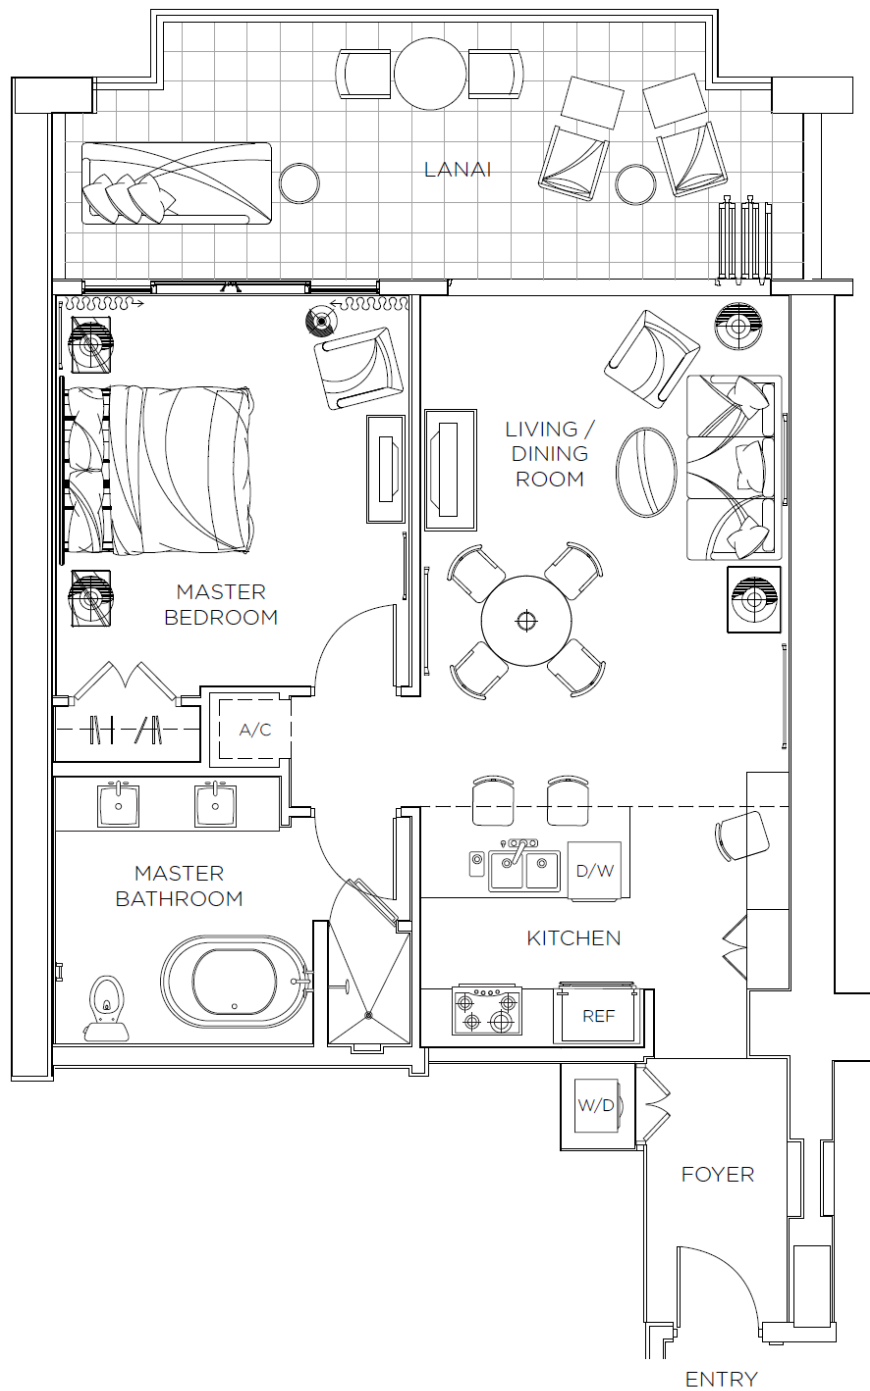

Unit Floorplans

Floorplans and renderings are subject to change

Hyatt Ka'anapali Beach - 200 Nohea Kai Dr - Lahaina, HI 96761
Sales: +1 808 662 4700 - hyattresidenceclub.com